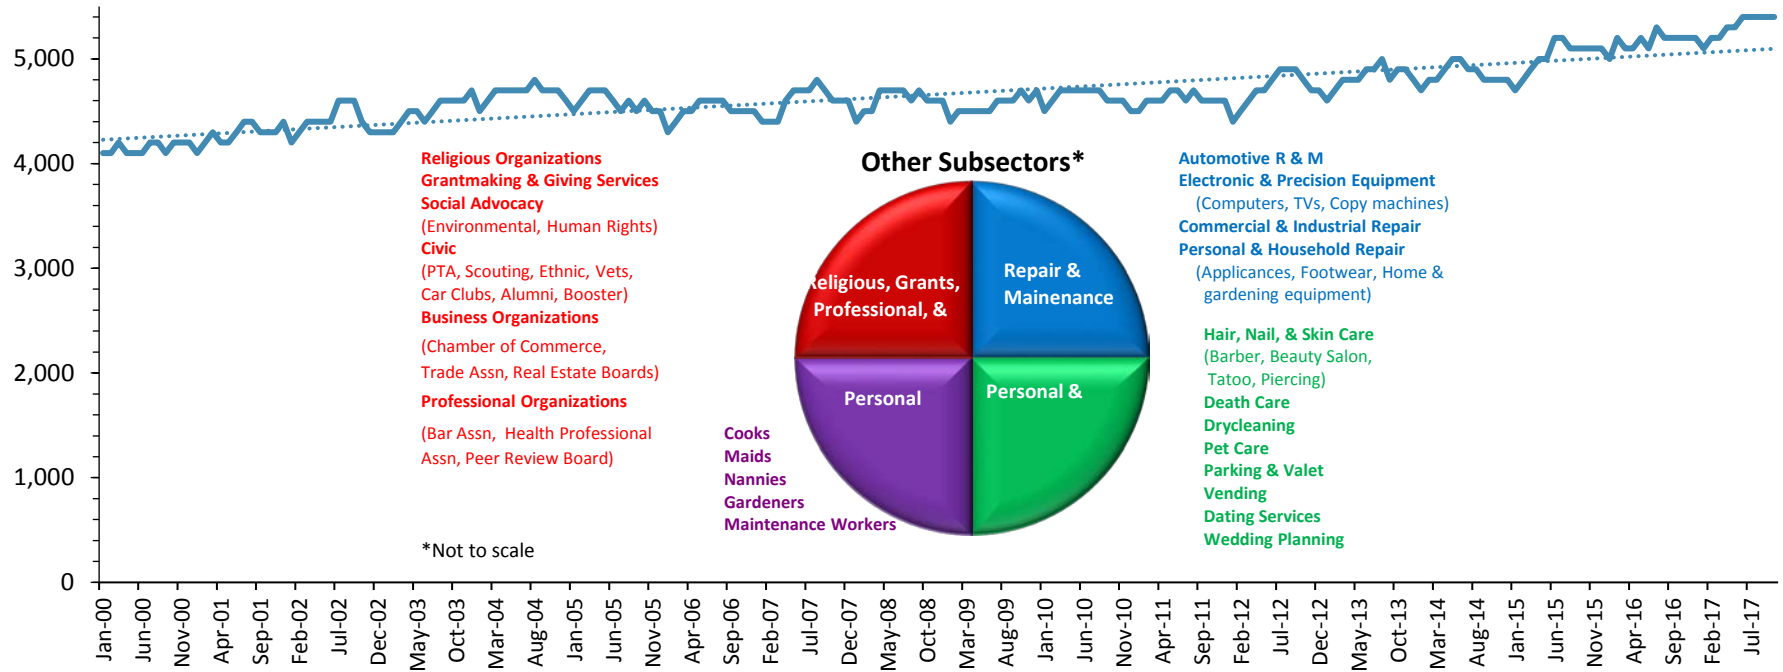

Industry of the Month - Other

Source: EDD Labor Market Information

Declining Occupations

SOC Code	Occupational Title	Estimated Employment 2014	Projected Employment 2024	Numeric Change 2014-2024
25-3097	Teachers and Instructors, All Other, Except Substitute Teachers	2,690	2,580	-110
43-3071	Tellers	410	340	-70
43-5052	Postal Service Mail Carriers	270	200	-70
35-2011	Cooks, Fast Food	1,130	1,080	-50
43-2000	Communications Equipment Operators	90	60	-30
43-2011	Switchboard Operators, Including Answering Service	90	60	-30
27-4000	Media and Communication Equipment Workers	290	270	-20
41-3011	Advertising Sales Agents	150	130	-20
43-4061	Eligibility Interviewers, Government Programs	270	250	-20
43-5051	Postal Service Clerks	90	70	-20
43-9071	Office Machine Operators, Except Computer	50	30	-20
49-9052	Telecommunications Line Installers and Repairers	90	70	-20
51-8031	Water and Wastewater Treatment Plant and System Operators	250	230	-20

Source: EDD Labor Market Information 2014-2024 Occupational Projections