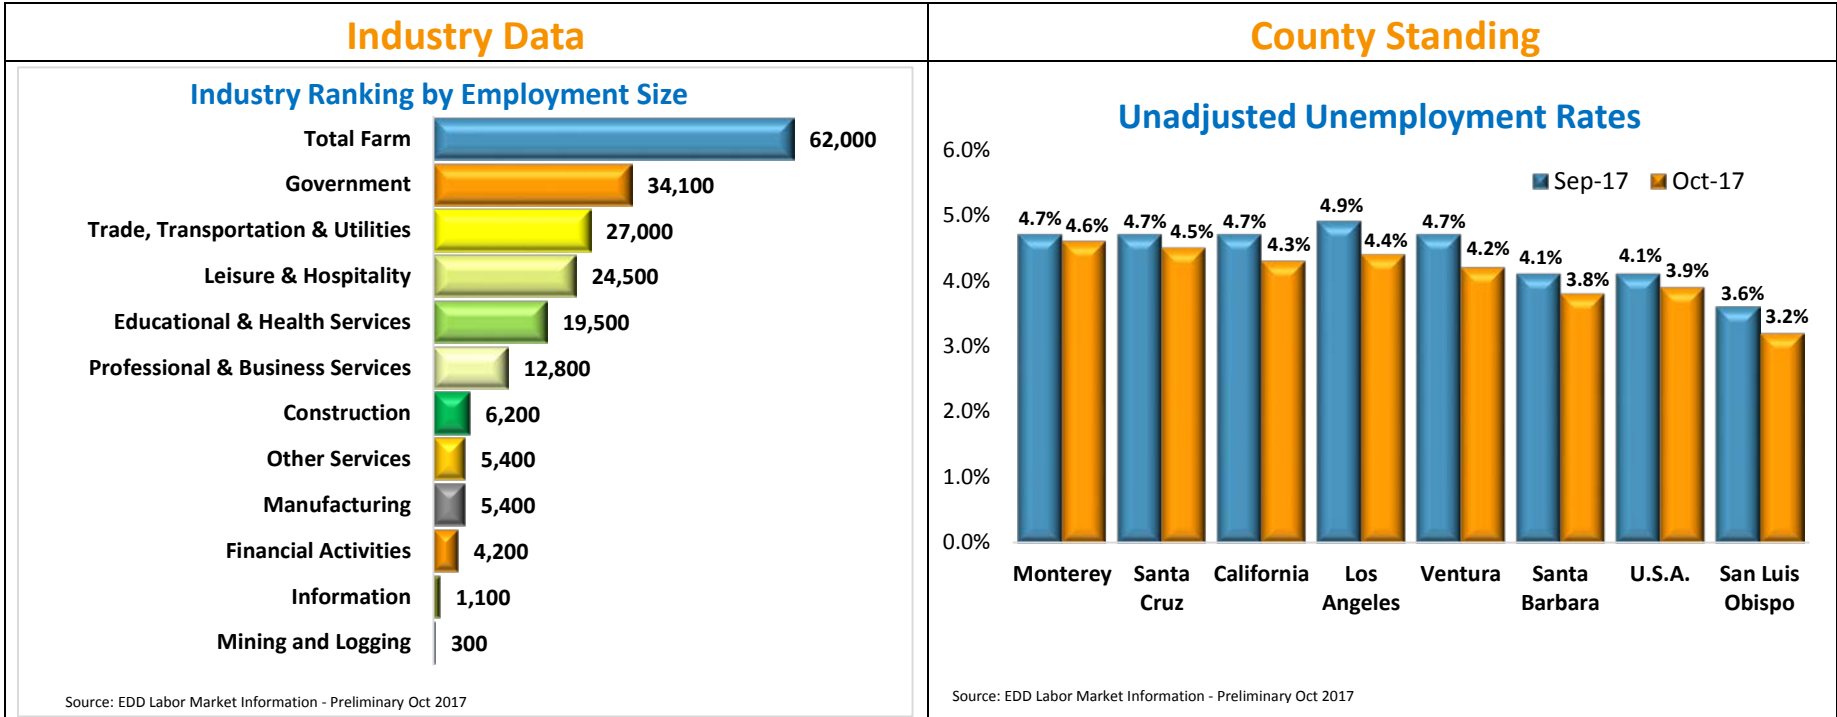

MONTEREY SCORECARD – NOVEMBER 2017

Top 10 Employers	Top 10 Jobs in Demand	Top 10 Cities with Jobs
<p style="color: #00728f;">Based on Job Ads – Oct 2017</p> <ol style="list-style-type: none"> 1. County of Monterey - 109 2. Destination Hotels - 109 3. Robert Half International - 105 4. Northrop Grumman - 89 5. California State University System - 89 6. Target Corporation - 85 7. Salinas City Elementary - 66 8. Soliant - 57 9. Carmel Valley Ranch - 52 10. Lowe's – 51 <p style="font-size: x-small; margin-top: 10px;">Source: Conference Board Help Wanted OnLine®</p>	<p style="color: #00728f;">Based on Job Ads – Oct 2017</p> <ol style="list-style-type: none"> 1. Registered Nurses - 209 2. Retail Salespersons - 186 3. First-Line Supervisors of Retail Sales Workers - 160 4. First-Line Supervisors of Food Preparation & Serving Workers - 121 5. Heavy and Tractor-Trailer Truck Drivers - 113 6. First-Line Supervisors of Office and Administrative Support - 99 7. Waiters and Waitresses - 90 8. Teacher Assistants - 74 9. Maids and Housekeeping Cleaners - 73 10. Maintenance and Repair Workers, General - 71 	<p style="color: #00728f;">Based on Job Ads – Oct 2017</p> <ol style="list-style-type: none"> 1. Monterey – 1,585 2. Salinas – 1,560 3. Seaside – 395 4. Carmel-by-the-Sea – 333 5. Marina – 319 6. King City – 134 7. Soledad – 131 8. Big Sur – 110 9. Pacific Grove – 110 10. Castroville – 70